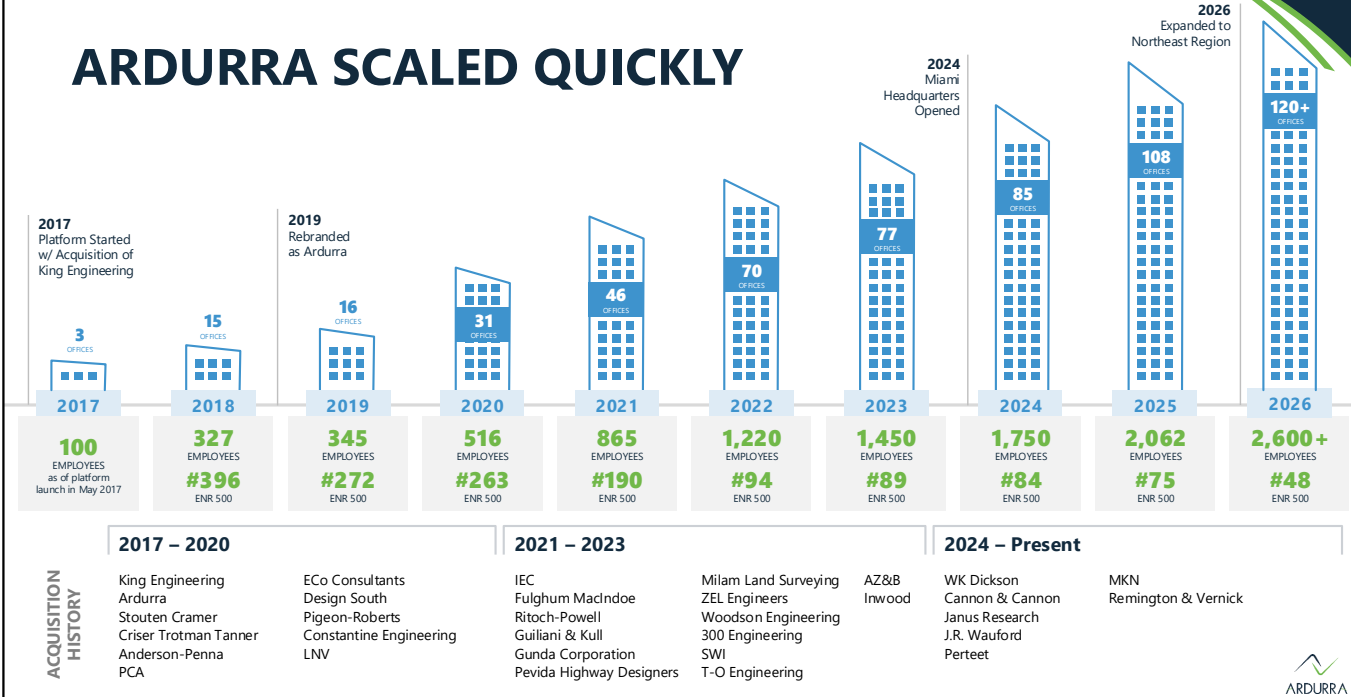

What Growth Taught Us About Project Management

ERNESTO AGUILAR, PE
President & CEO, Ardurra Group, Inc.

MY JOURNEY AS A PM

- Structural Engineer
- PM running small-large jobs
- Loved being a PM
- Became Operations/COO for large, publicly traded companies
- It's great to win work, but if you cannot run jobs, the business can lose money
- Learned to scale companies while still running good operations
- Decided to put it all together and start Ardurra

ARDURRA SCALED QUICKLY

Offering **ENGINEERING SERVICES** Since **1901**

2,600+
Employees

#48
2026 ENR 500

Two-pronged Growth Approach
TARGETING ORGANIC GROWTH + M&A

34%
Employee Owned

\$610M+
Gross Revenue

65%
Water/
Wastewater