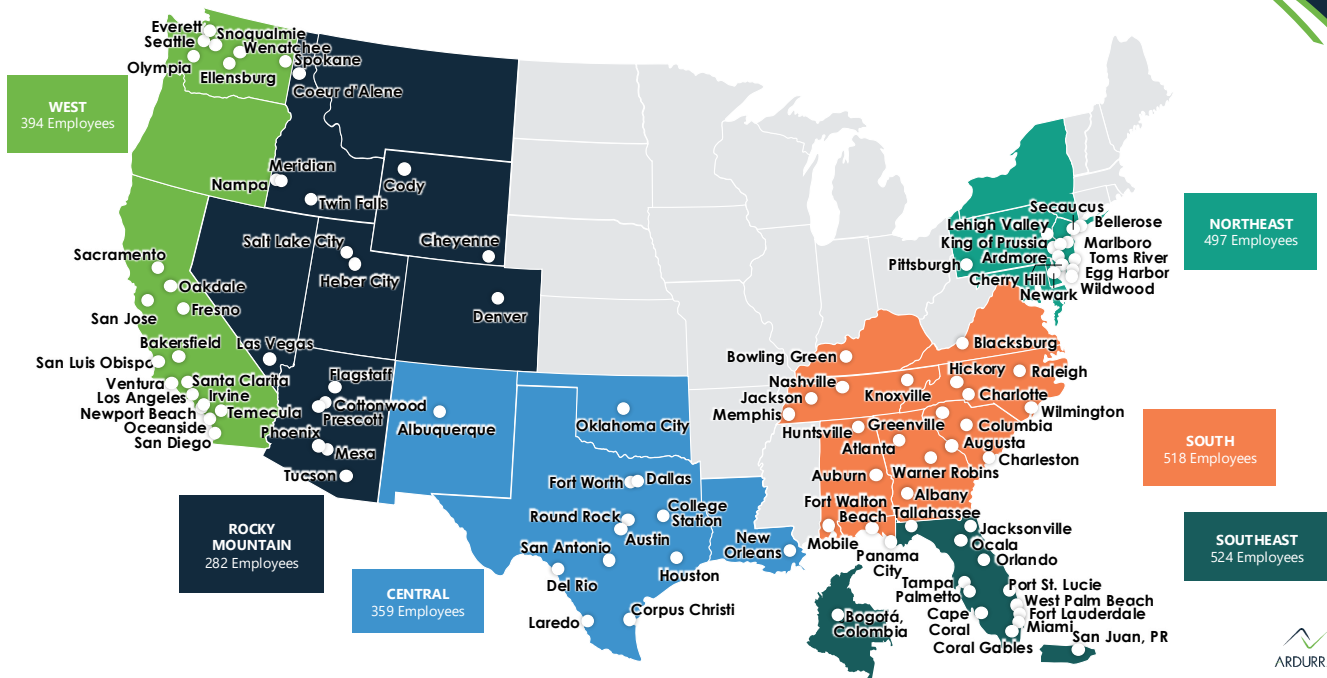

REGIONAL STRUCTURE & OFFICES